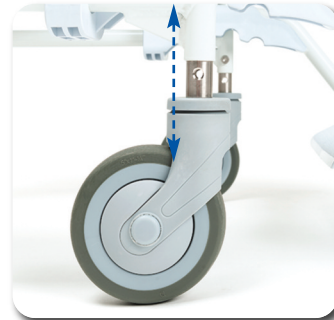

# Technical information **Pluo**

570 668*	225	480	1035	515	920	450	720 910*	9,7 14*	150
-------------	-----	-----	------	-----	-----	-----	-------------	------------	-----

\*model with 24" wheels - Sizes in mm, weight in kg. Deviations in sizes and weight (15 mm, 1,5 kg) are possible.

## Options

*Lateral support*

*Toilet bucket*

*Safety bracket*

*Removable gel pads*

*Backrest in PU*

*Seat in PU*

*Safety belt*

*Adjustable seat height (515 - 605 mm)  
only for the model with 5" wheels*

*Adjustable headrest*

*Separate brakes on each of the four wheels,  
only for the model with 5" wheels.*